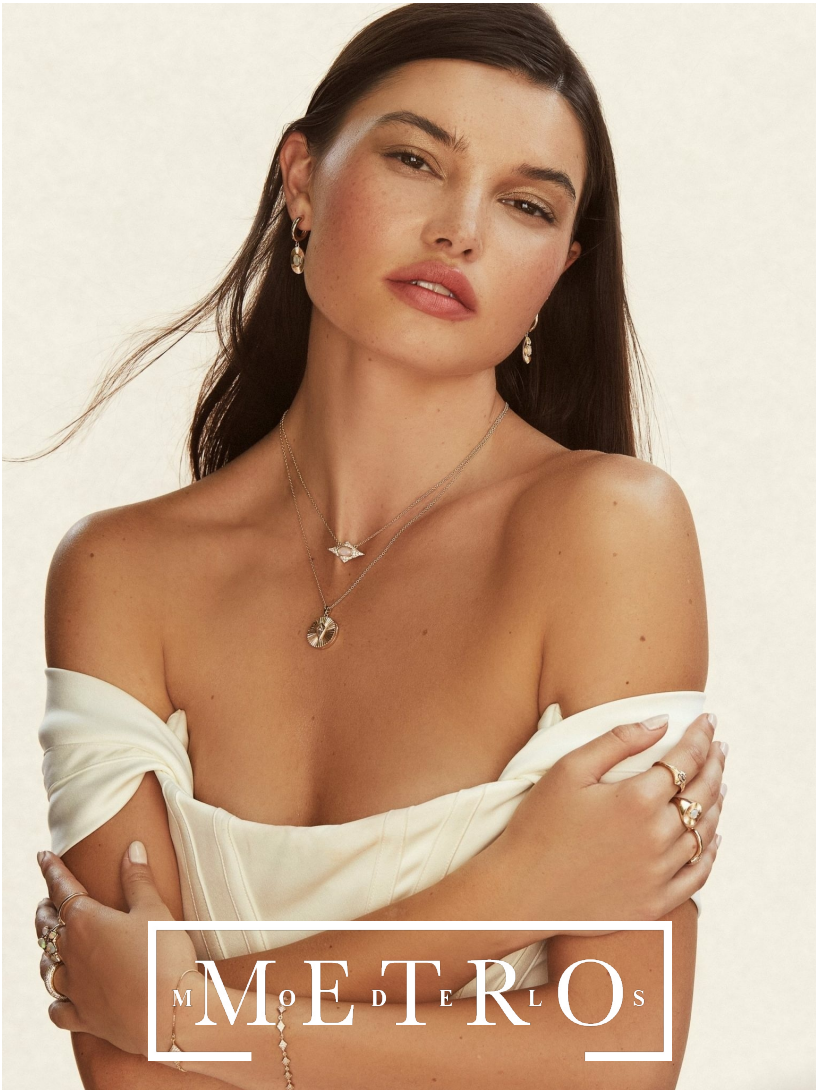

BRI CHEN

M^M E^D T^E R^L O^S

BRI CHEN

Height 173 Bust 81 Waist 63.5 Hips 94 Shoes 38 Hair Dark brown Eyes Brown