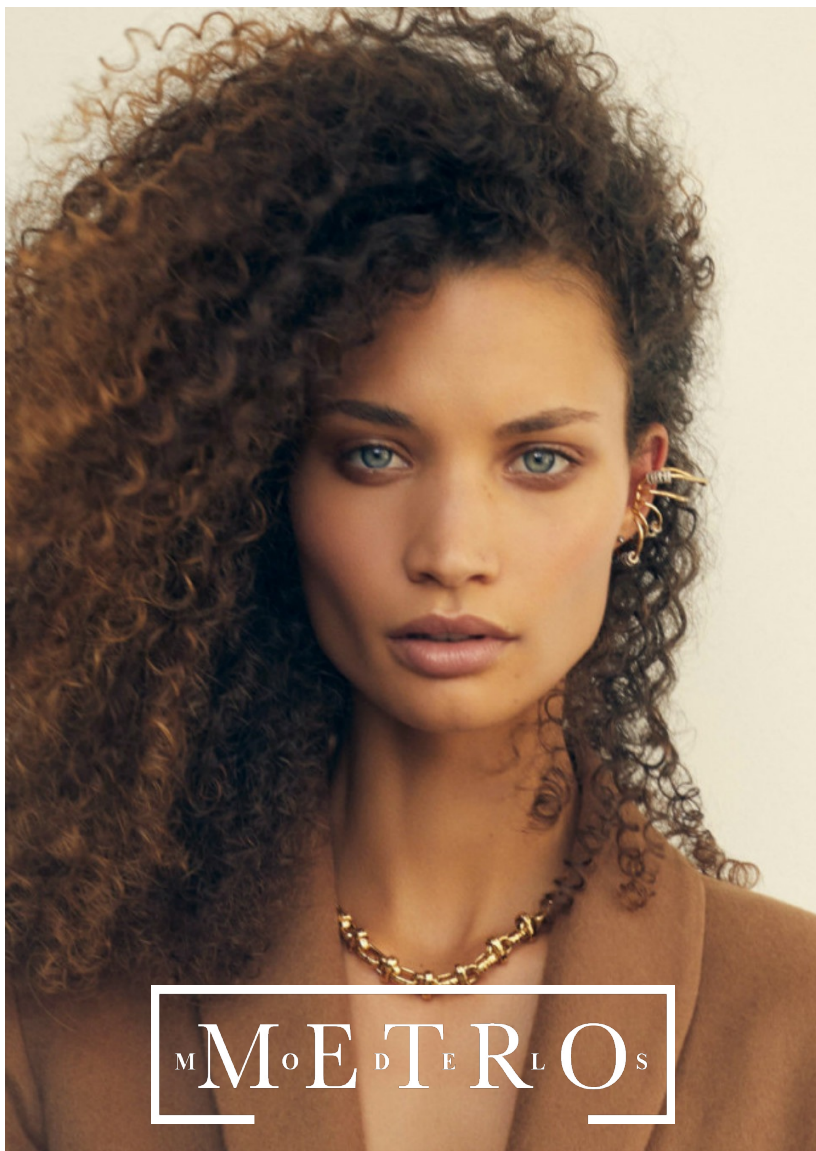

# REBEKAH ALLRED

M M O E D T E R L O S

# REBEKAH ALLRED

*Height 176 Bust 86 Waist 61 Hips 89 Shoes 39.5 Hair Brown Eyes Blue green*