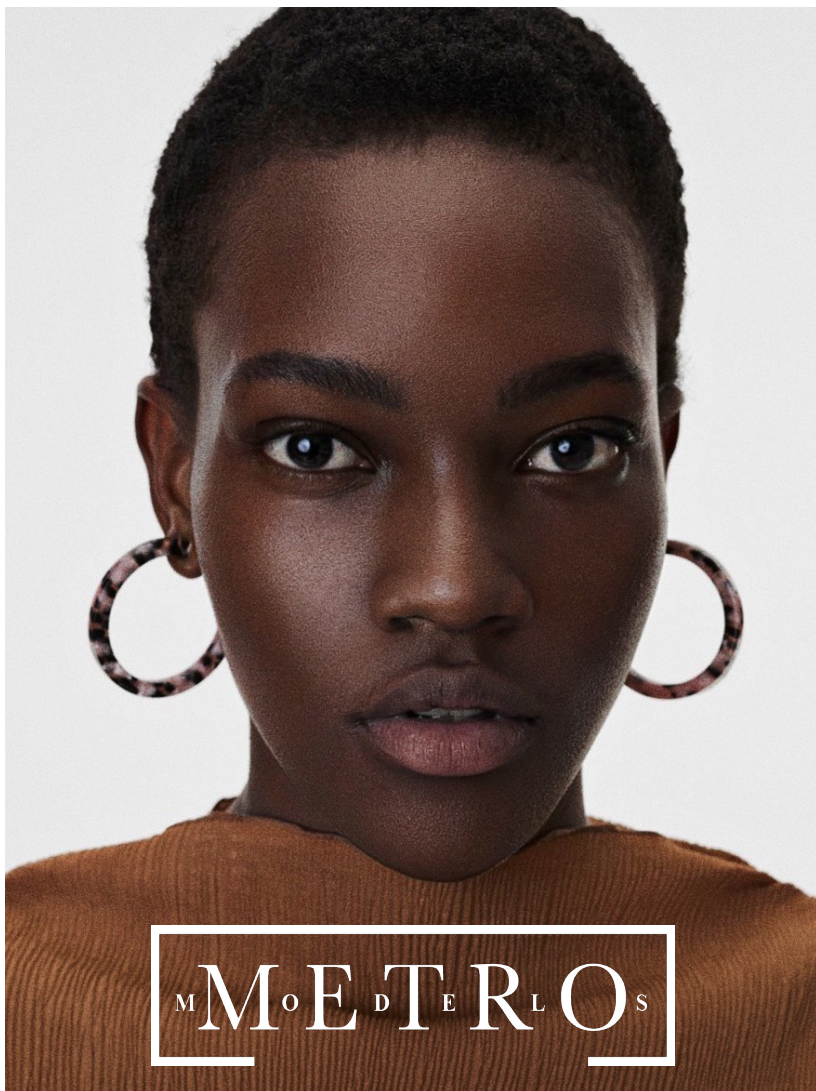

GUGULETHU SIBANDA

M M O E D T E R L O S

GUGULETHU SIBANDA

Height 178 Bust 82 Waist 64 Hips 93 Shoes 41 Hair Black Eyes Black