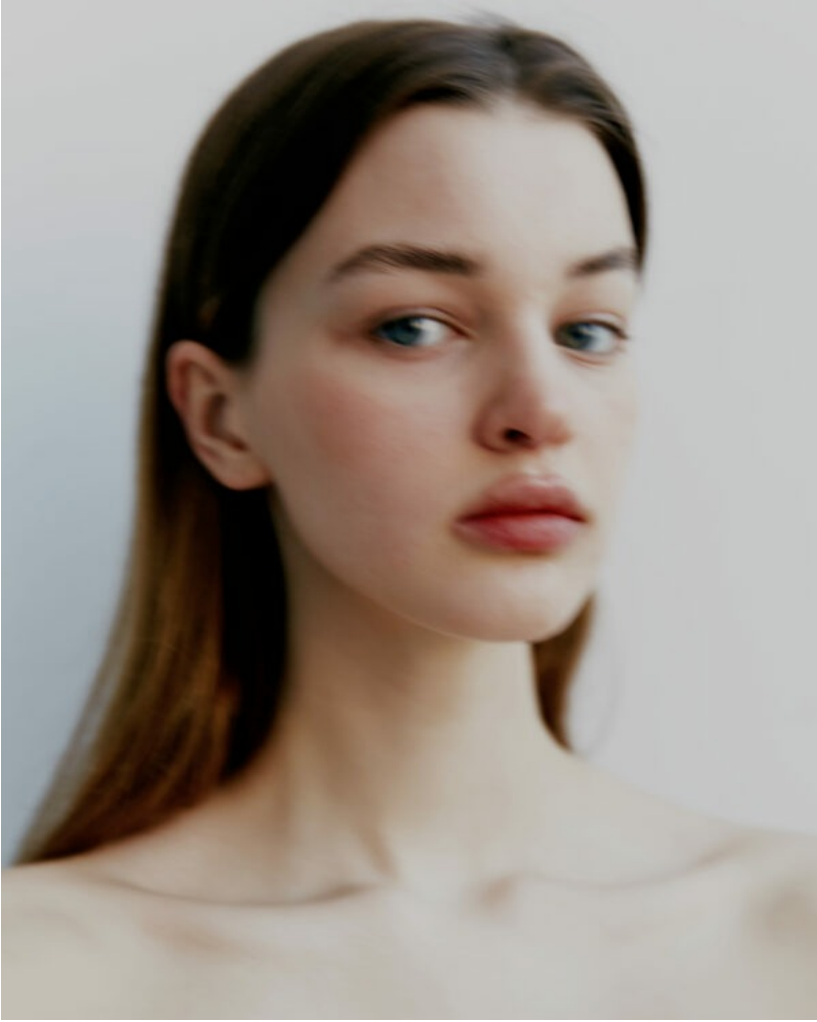

WERO KRUPA

M M O E D T E R L O S

M^oE^dT^rL O^s

WERO KRUPA

Height 177 Bust 88 Waist 62 Hips 102 Shoes 39 Hair Light brown Eyes Blue