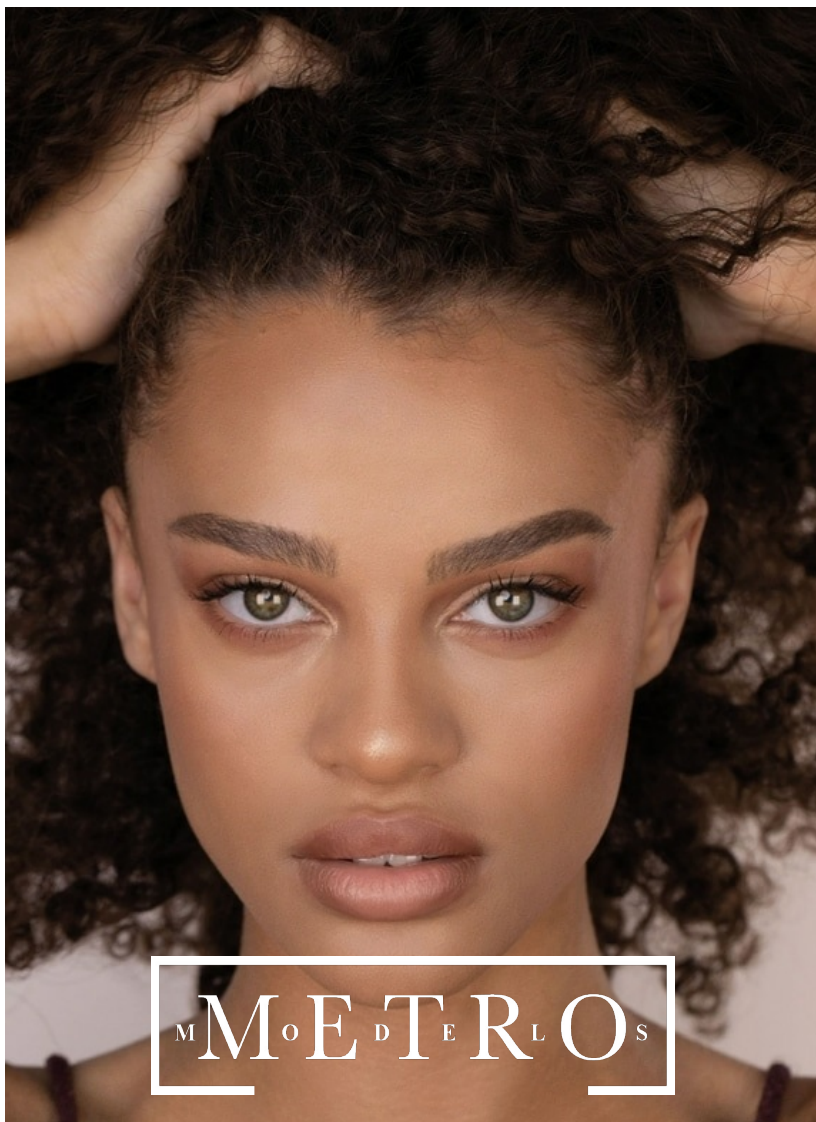

NOEMY FRANCOIS

M M^o E^d T^r L O^s

NOEMY FRANCOIS

Height 172 Bust 72 Waist 62 Hips 90 Shoes 39 Hair Light brown Eyes Green