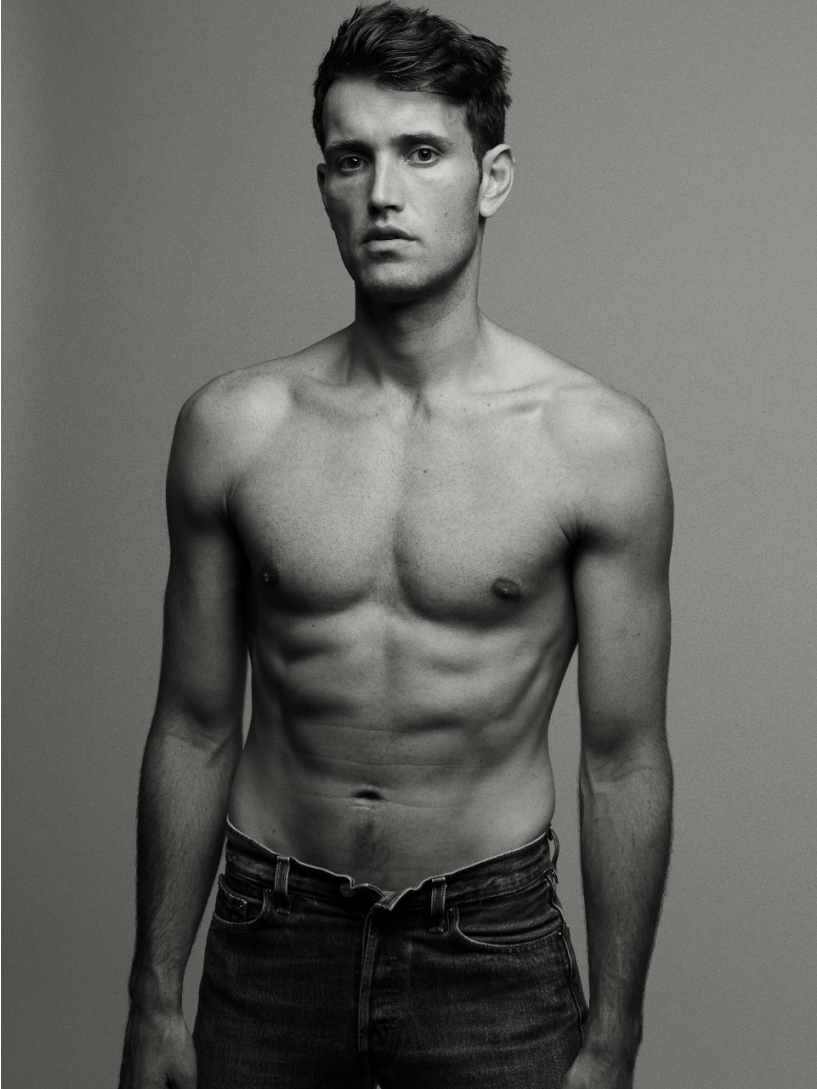

PAUL KERR

M^M E^D T^R L^L O^S

PAUL KERR

Height 190 Chest 102 Waist 81 Hips 94 Shoes 45 Hair Brown Eyes Blue gray