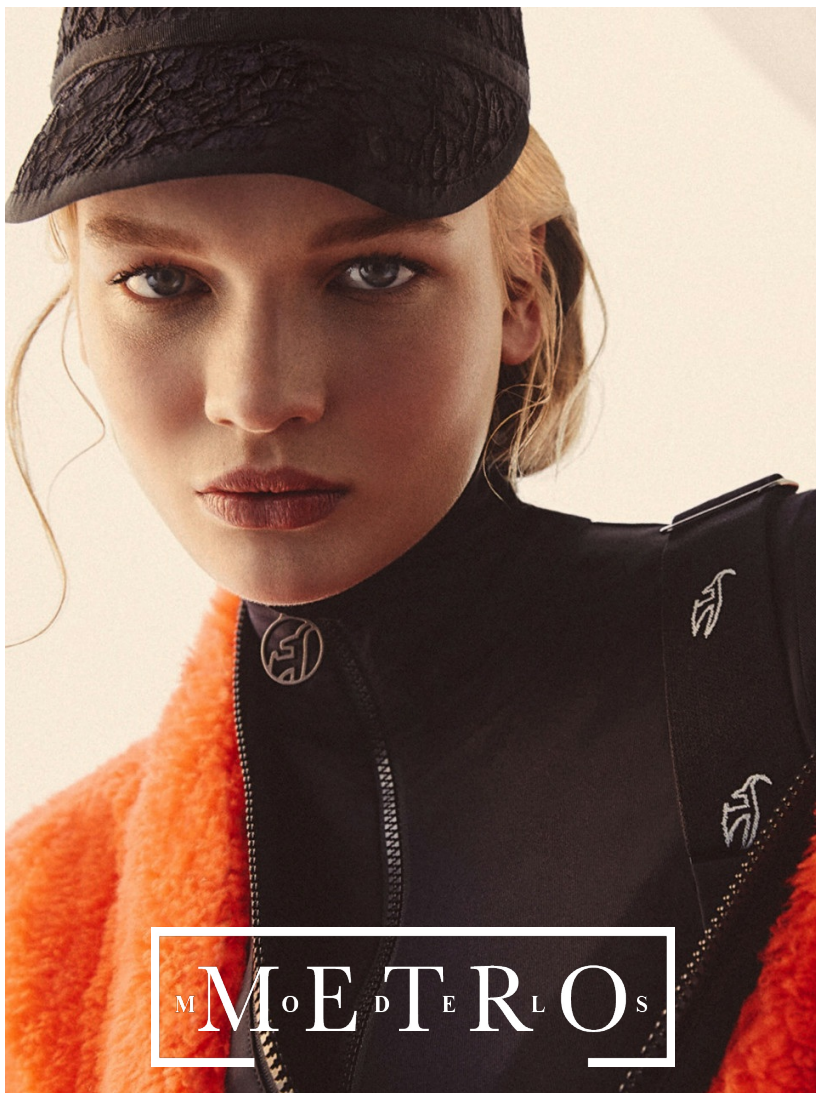

CAITLIN SOETENDAL

M^oE^dT^rL O^s

CAITLIN SOETENDAL

Height 176 Bust 88 Waist 65 Hips 92 Shoes 37 Hair Blond Eyes Blue green