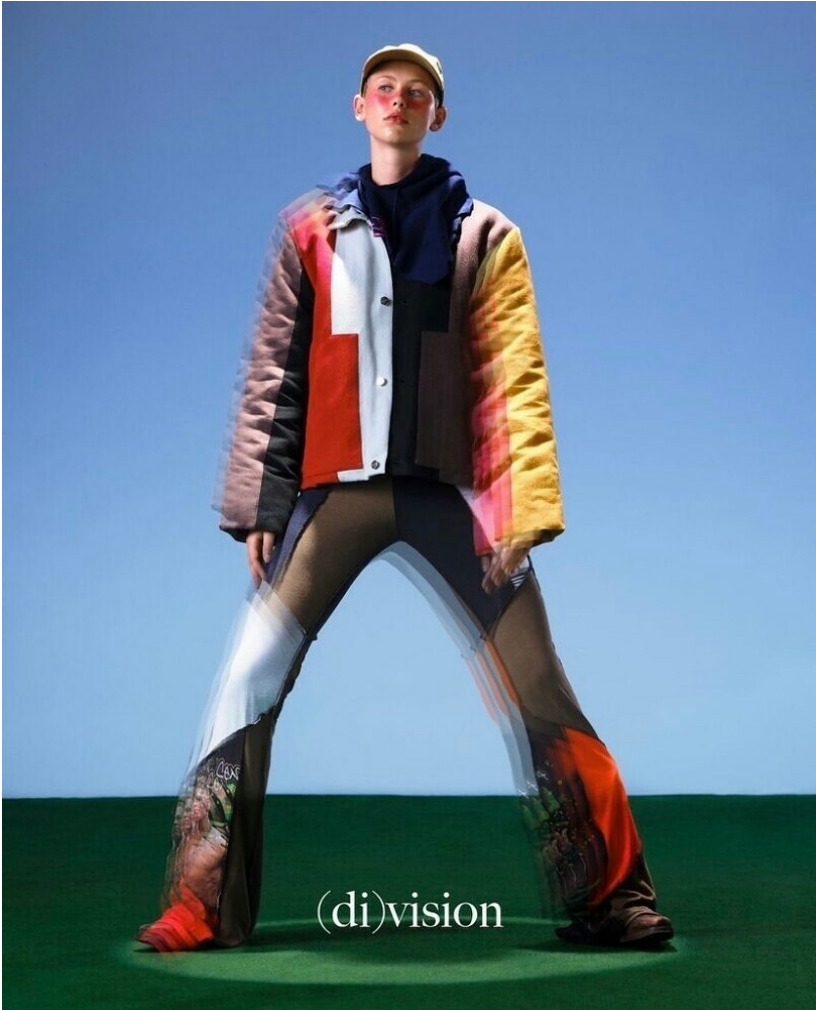

# NANA RAFFN

M<sup>o</sup>E<sup>d</sup>T<sup>r</sup>L O<sup>s</sup>

NANA RAFFN

*Height 181 Bust 82 Waist 60 Hips 95 Shoes 39.5 Hair Blond Eyes Blue*