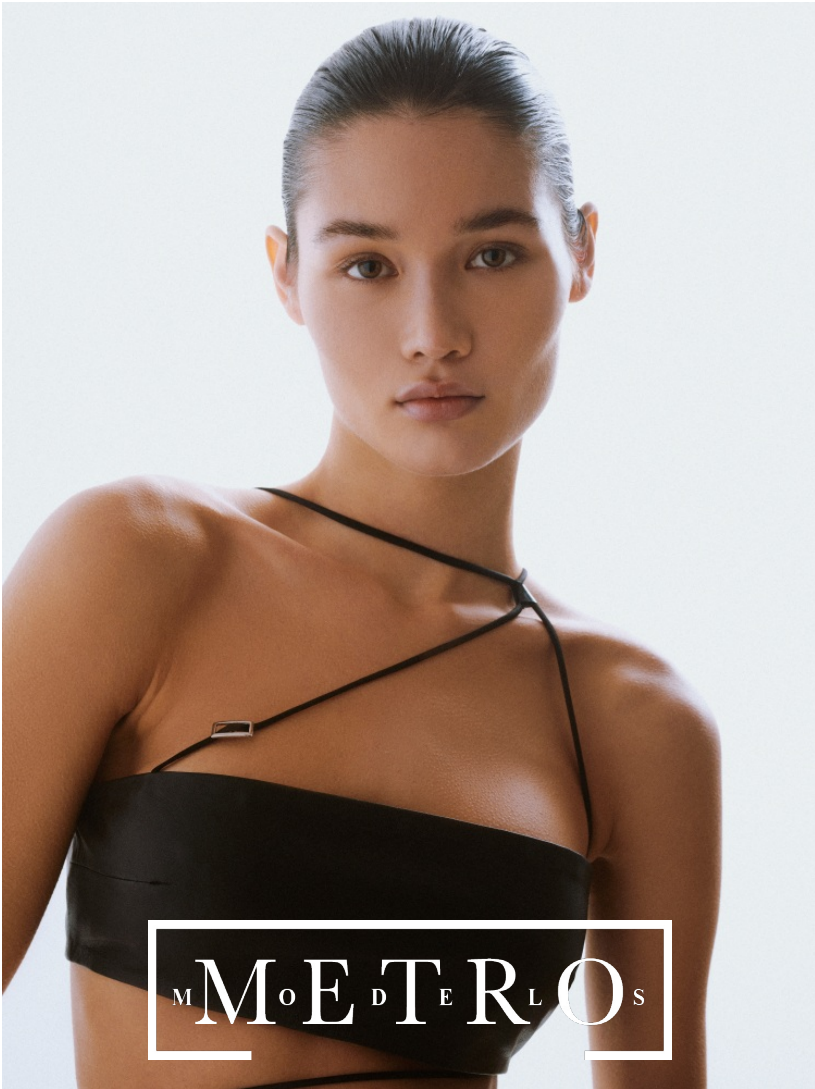

DUNYA NAVABI

M M O E D T E R L O S

DUNYA NAVABI

Height 177 Bust 82 Waist 60 Hips 88 Shoes 39 Hair Brown Eyes Brown