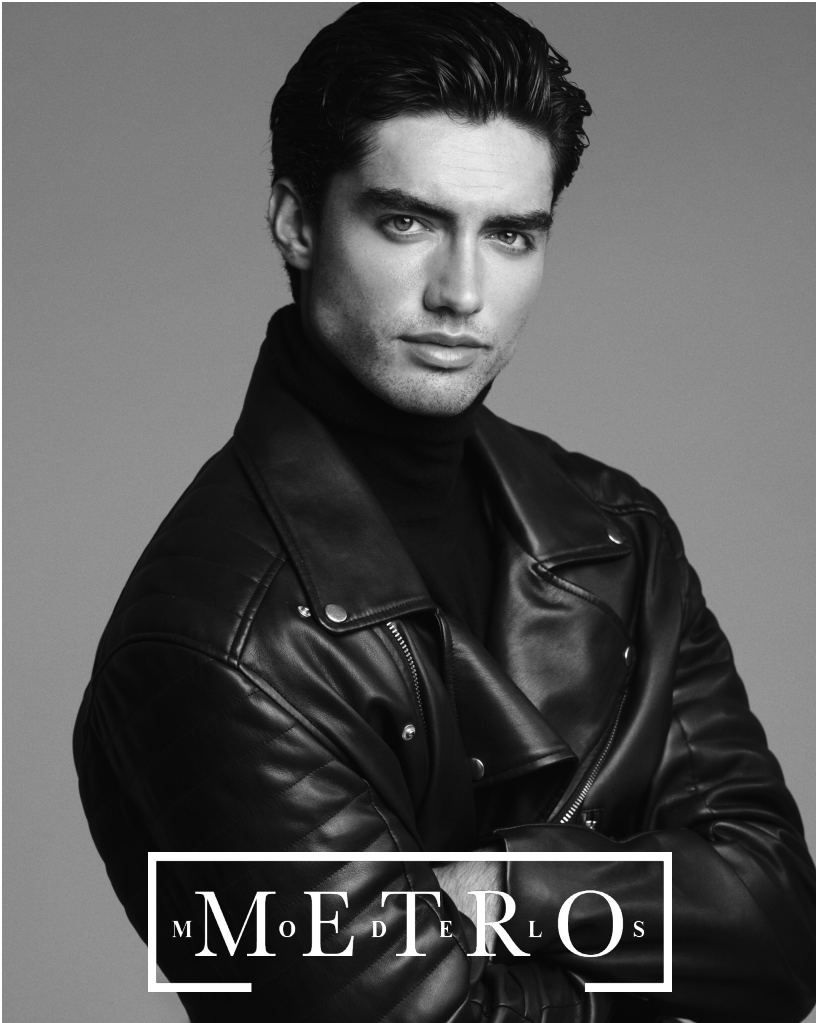

PASCAL SAAL

M^oE^dT^rL O^s

PASCAL SAAL

Height 187 Chest 99.5 Waist 83 Hips 96 Shoes 43 Hair Brown Eyes Green brown