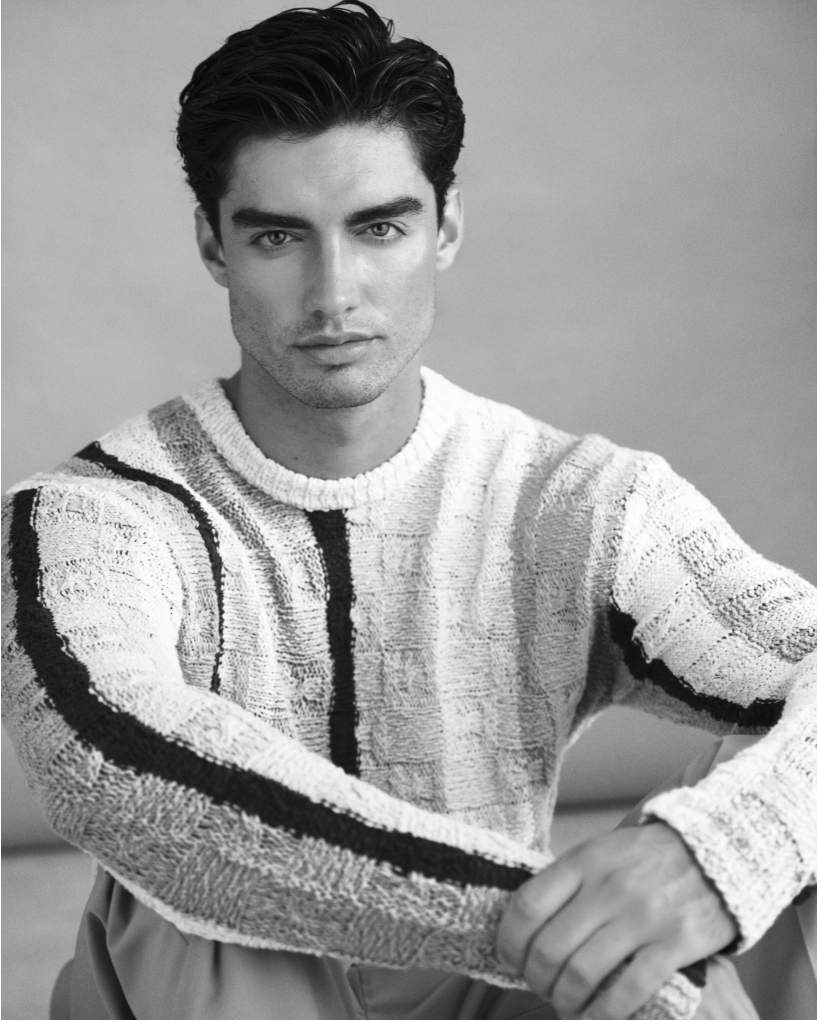

PASCAL SAAL

M^oE^dT^rL O^s

PASCAL SAAL

Height 187 Chest 99.5 Waist 83 Hips 96 Shoes 43 Hair Brown Eyes Green brown