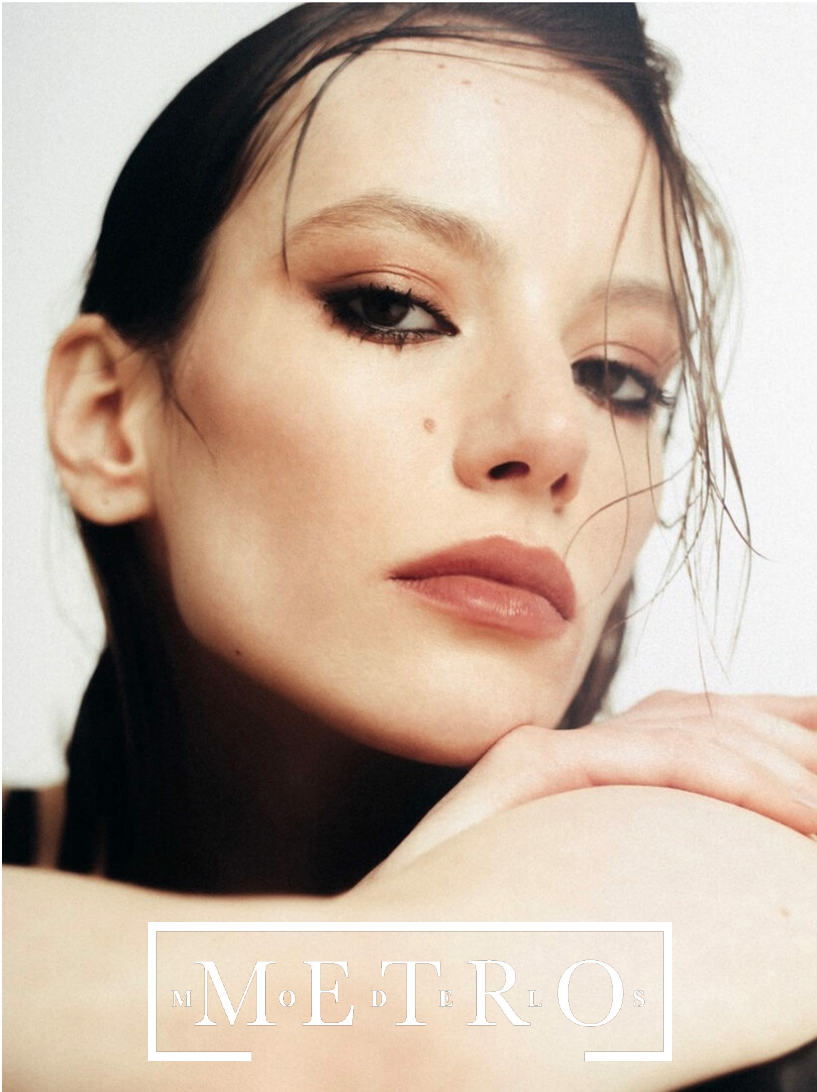

NASTYA KNAUB

M^MoE^DT^LER^LOs

NASTYA KNAUB

Height 178 Bust 83 Waist 59 Hips 89 Shoes 40 Hair Brown Eyes Hazel