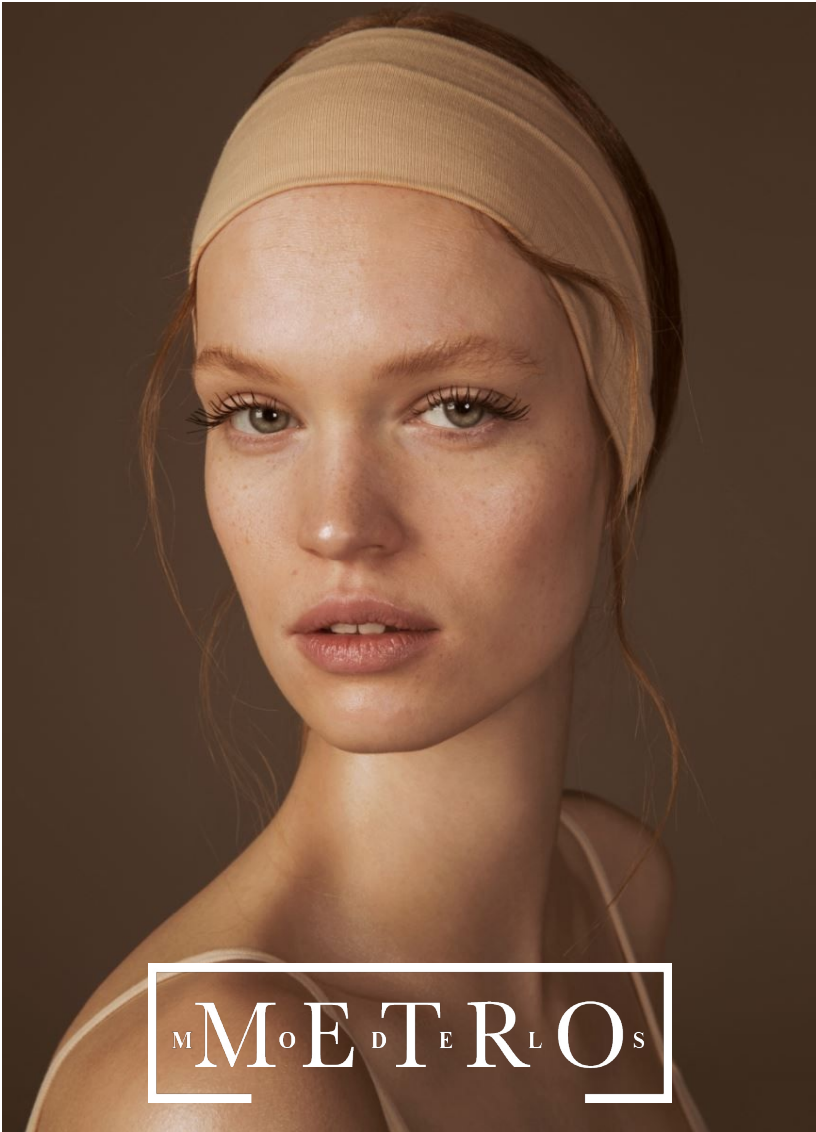

LUISA BIANCHIN

M M O E D T E R L O S

LUISA BIANCHIN

Height 177 Bust 84 Waist 62 Hips 88 Shoes 39 Hair Red Eyes Blue