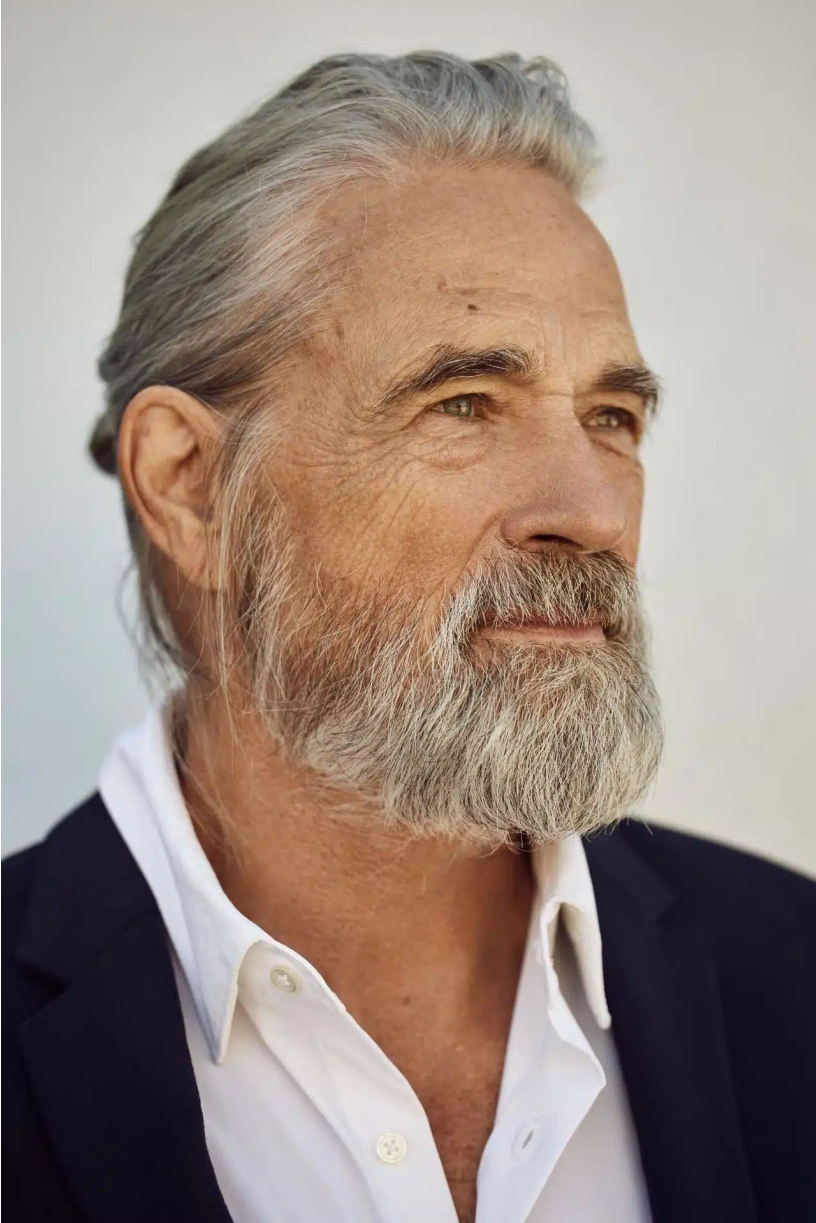

PINGO MAGDUSCHEWSKI

M^MoE^DT^RL^LO^S

PINGO MAGDUSCHEWSKI

Height 180.5 Chest 103 Waist 95 Hips 93 Shoes 43 Hair Grey Eyes Blue