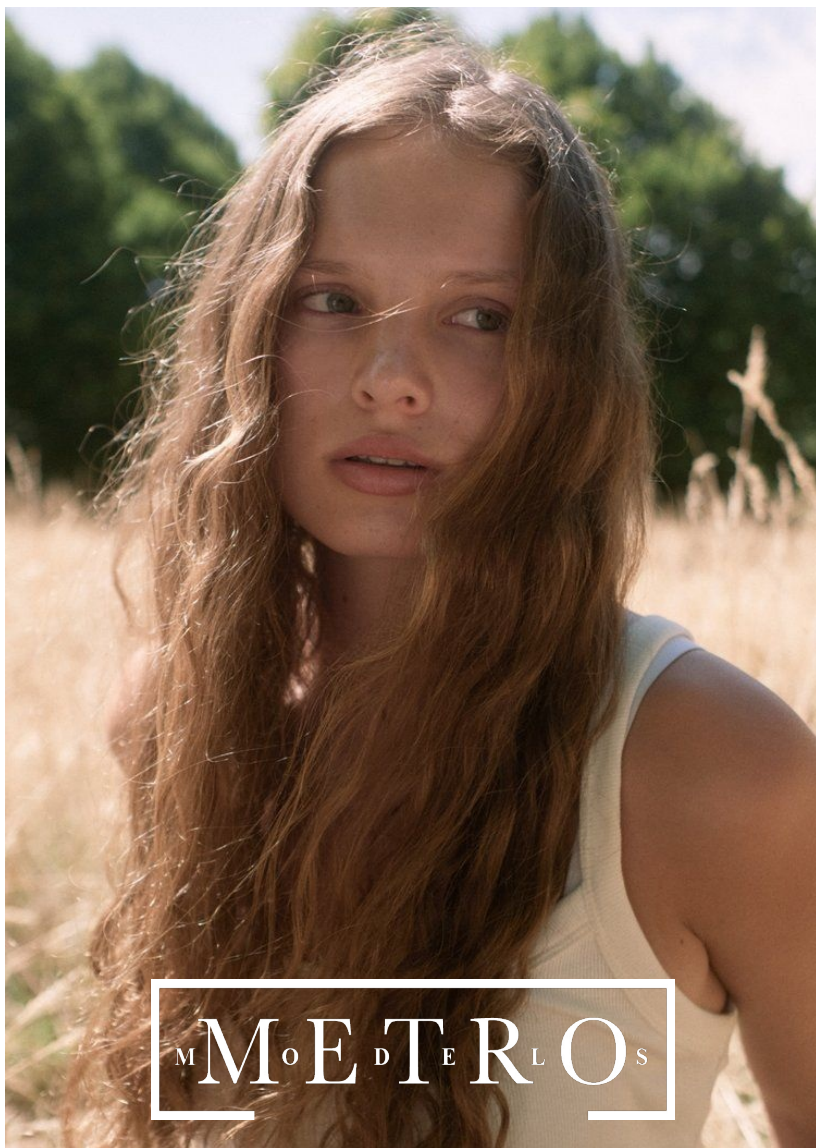

ANGELINA VALENTINE

M^oE^dT^eR^LO^s

ANGELINA VALENTINE

Height 172 Bust 80 Waist 60 Hips 90 Shoes 38 Hair Dark blond Eyes Blue