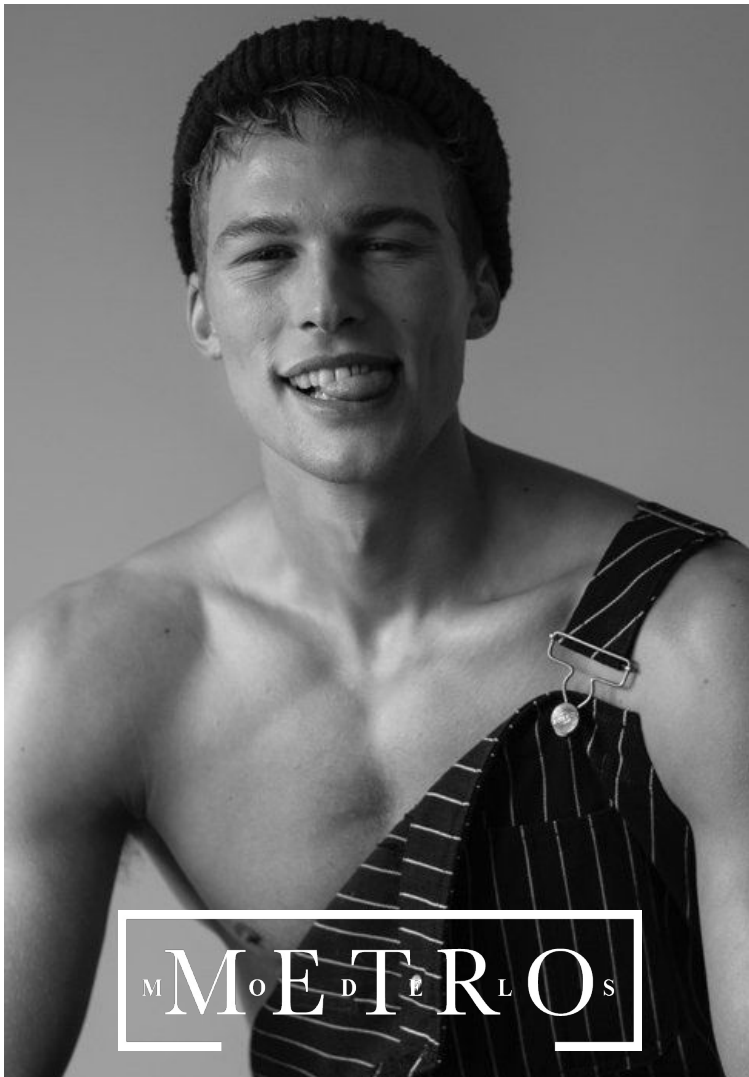

CHARLIE FLORENCE

M O E T R L O S

M^oE^dT^rL^oS

CHARLIE FLORENCE

Height 185 Chest 99 Waist 76 Hips 86 Shoes 43 Hair Blond Eyes Blue