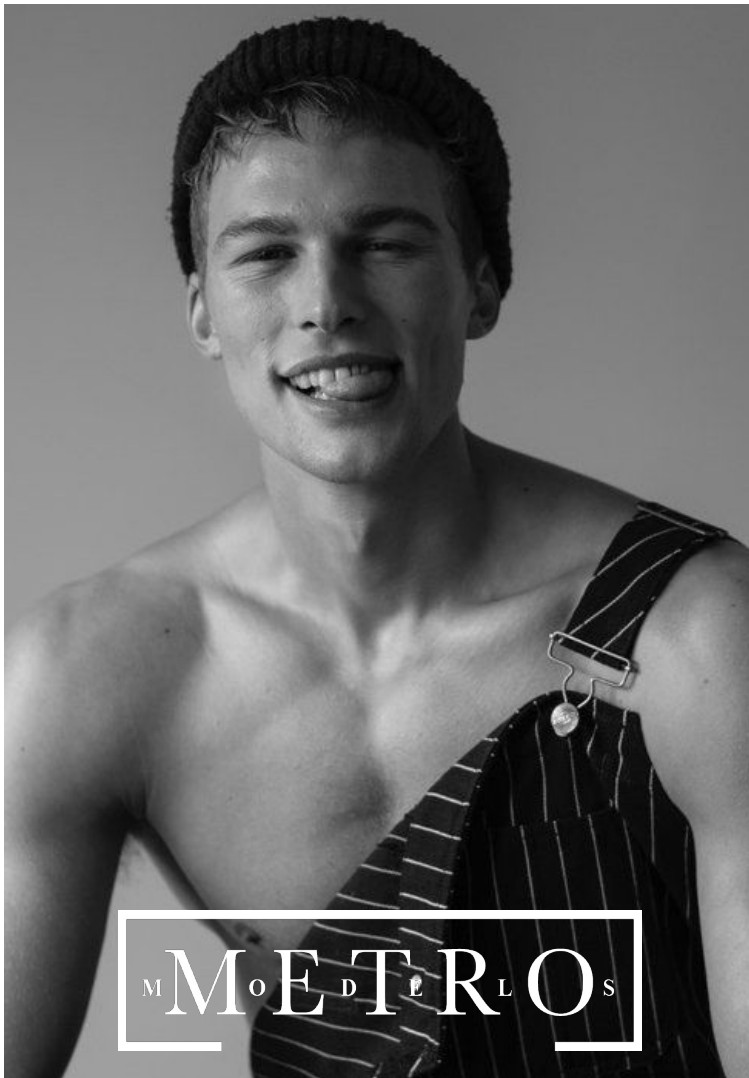

CHARLIE FLORENCE

M^oE^dT^rL^oS

CHARLIE FLORENCE

Height 185 Chest 99 Waist 76 Hips 86 Shoes 43 Hair Blond Eyes Blue