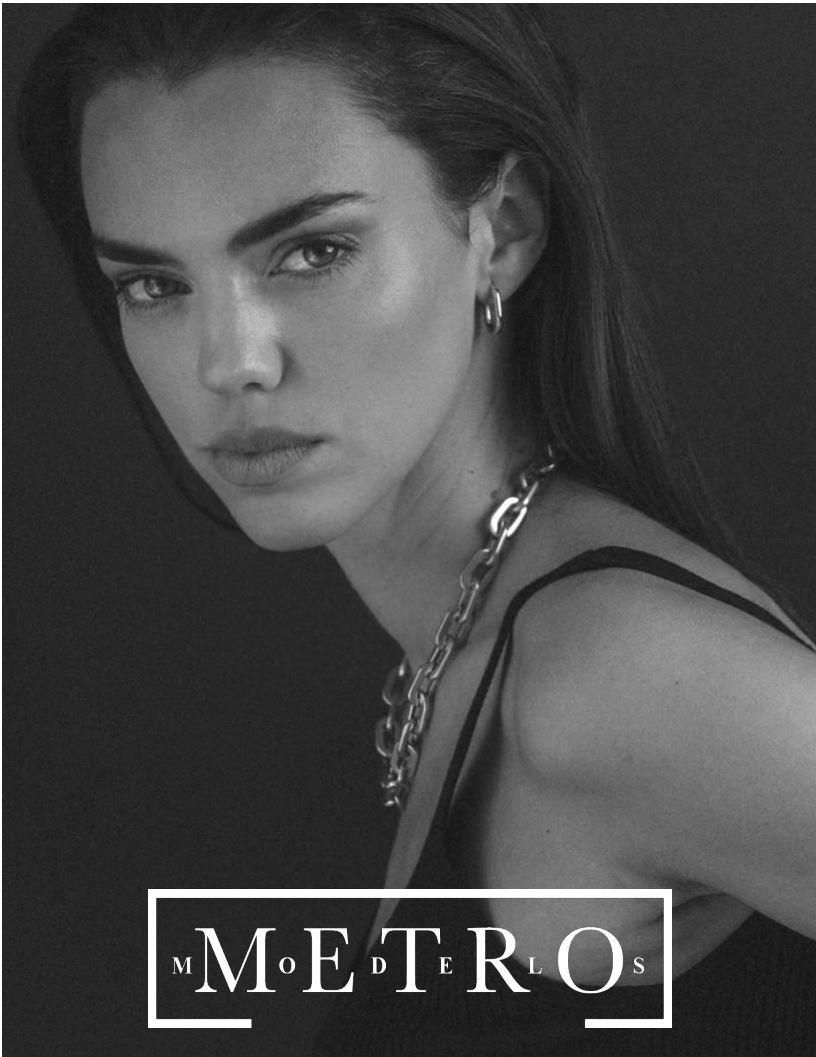

CARLOTA BURCH

M M O E D T E R L O S

CARLOTA BURCH

Height 177 Bust 86 Waist 63 Hips 94 Shoes 40 Hair Brown Eyes Blue gray