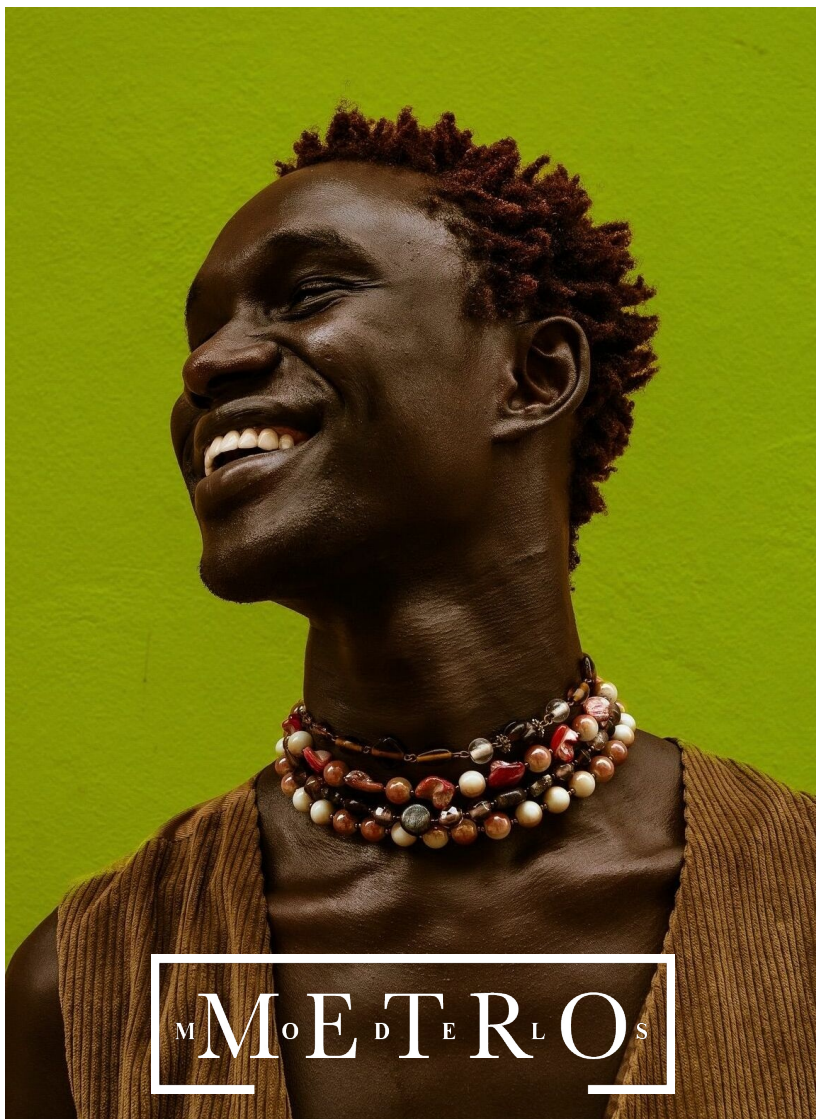

# PAPE DIOUF

M M O E D T E R L O S

# PAPE DIOUF

*Height 186 Chest 87 Waist 71 Hips 90 Shoes 42 Hair Black Eyes Brown*