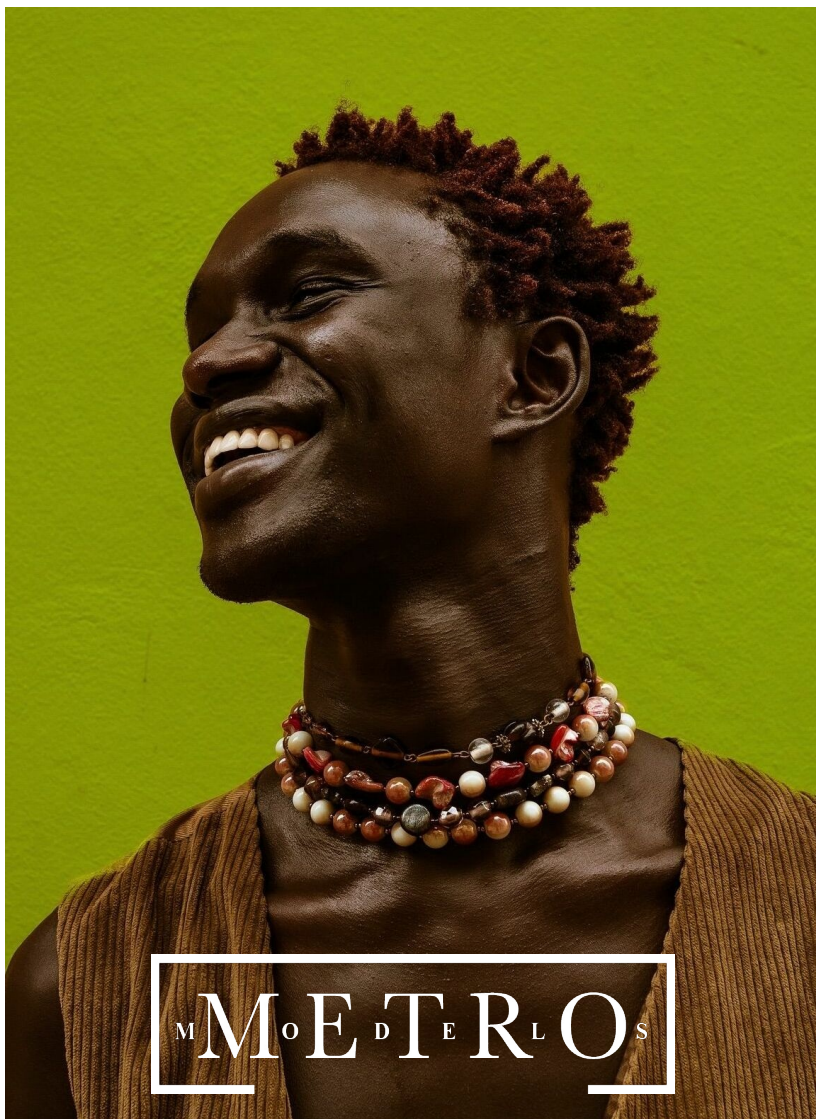

PAPE DIOUF

M M O E D T E R L O S

PAPE DIOUF

Height 186 Chest 87 Waist 71 Hips 90 Shoes 42 Hair Black Eyes Brown