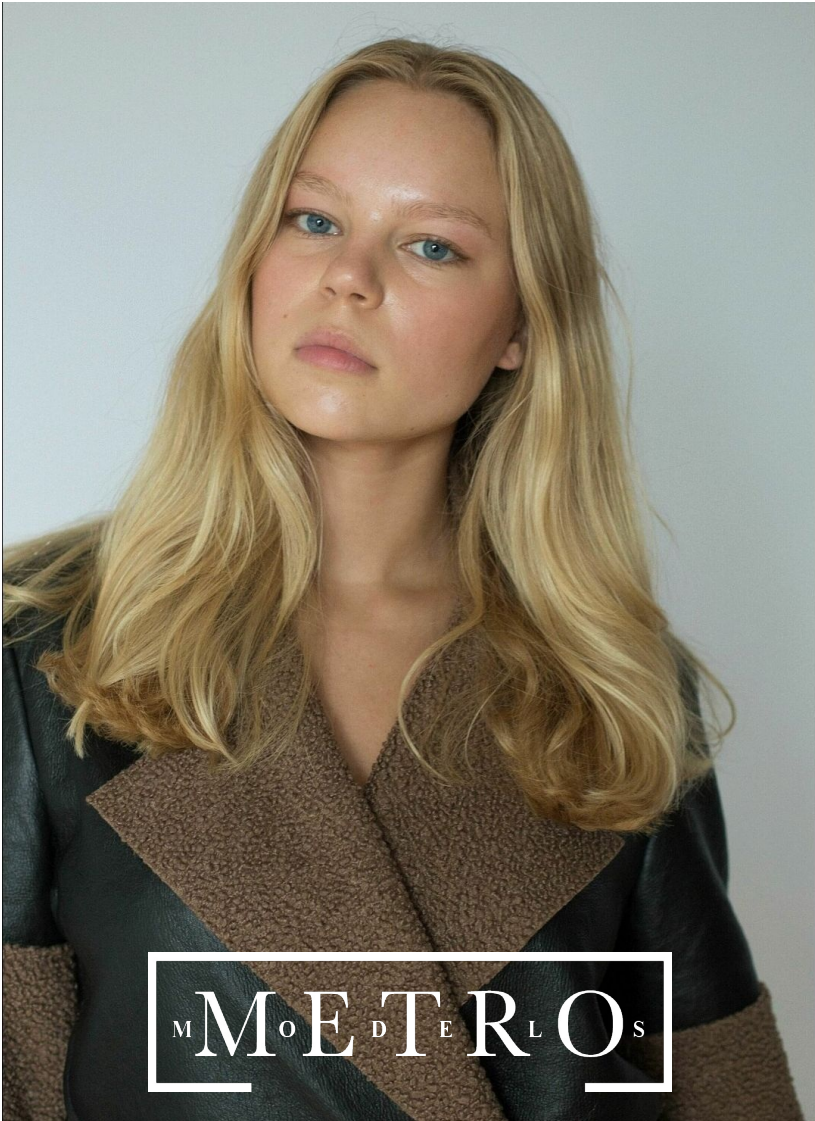

EMMA SKOLLER

M^oE^dT^rL O^s

EMMA SKOLLER

Height 174 Bust 83 Waist 62 Hips 90 Shoes 39 Hair Blond Eyes Blue