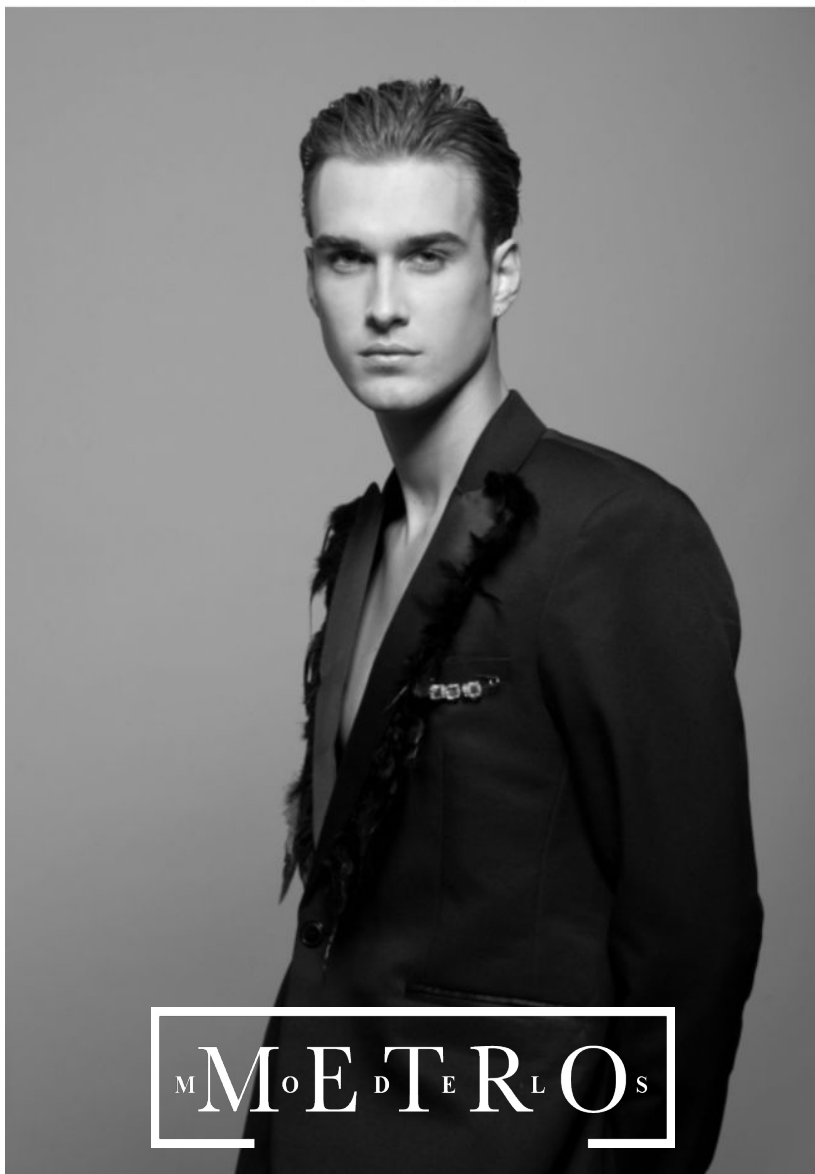

EDOUARD BARBESOL

VOGUE COMEN

M M O E D T E R L O S

M^oE^dT^rL O^s

EDOUARD BARBESOL

Height 186 Chest 96 Waist 75 Hips 94 Shoes 42 Hair Blond Eyes Green