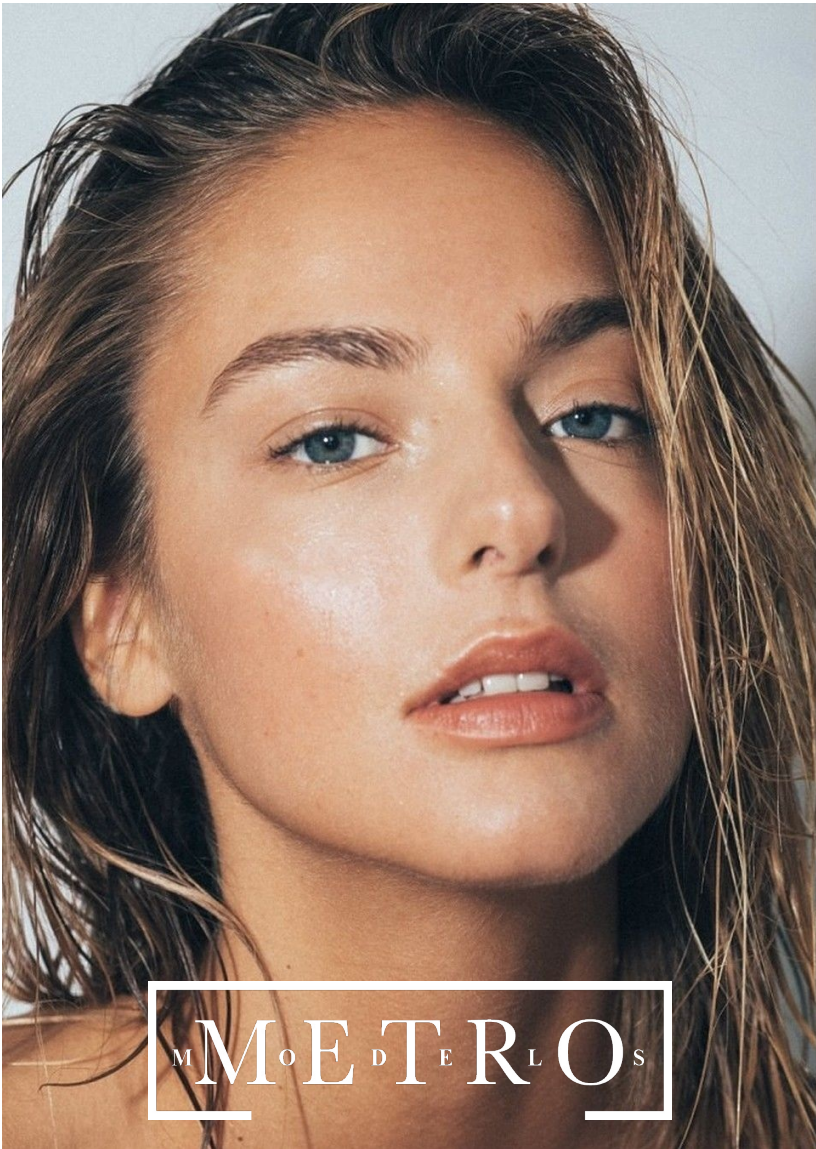

ALMA DURAND

M M O E D T E R L O S

ALMA DURAND

Height 179 Bust 79 Waist 62 Shoes 39.5 Hair Light brown Eyes Blue