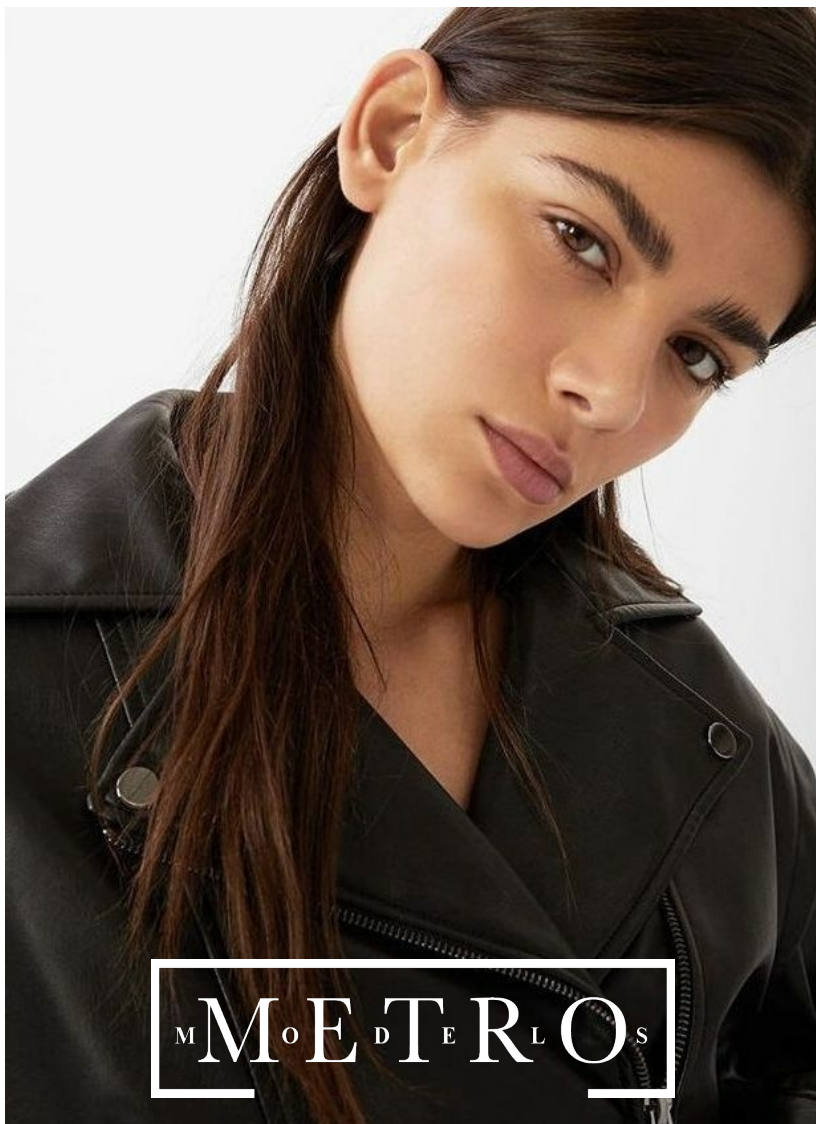

ALYA TSVETKOVA

M^MoE^DT^RlO^S

ALYA TSVETKOVA

Height 176 Bust 84 Waist 58 Hips 86 Shoes 39.5 Hair Brown Eyes Brown