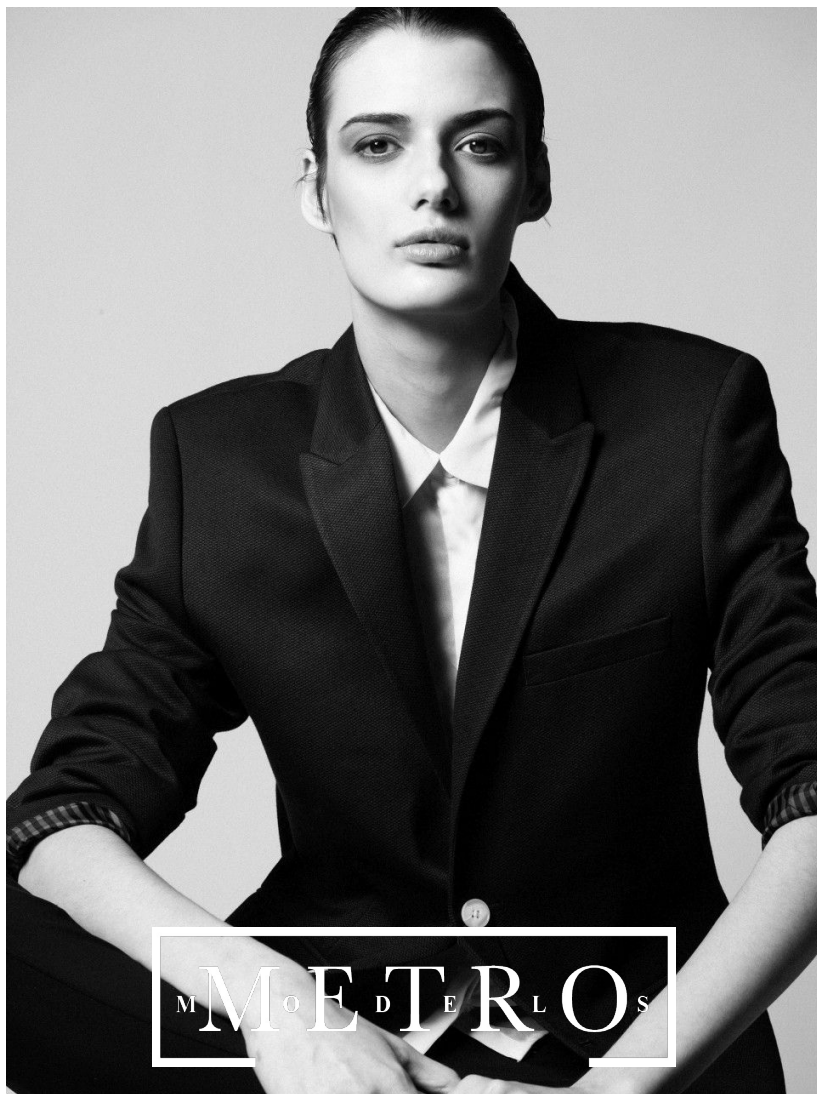

MARFA ZOE MANAKH

M M O E D T E R L O S

MARFA ZOE MANAKH

Height 180 Bust 83 Waist 60 Hips 89 Shoes 39 Hair Black Eyes Brown