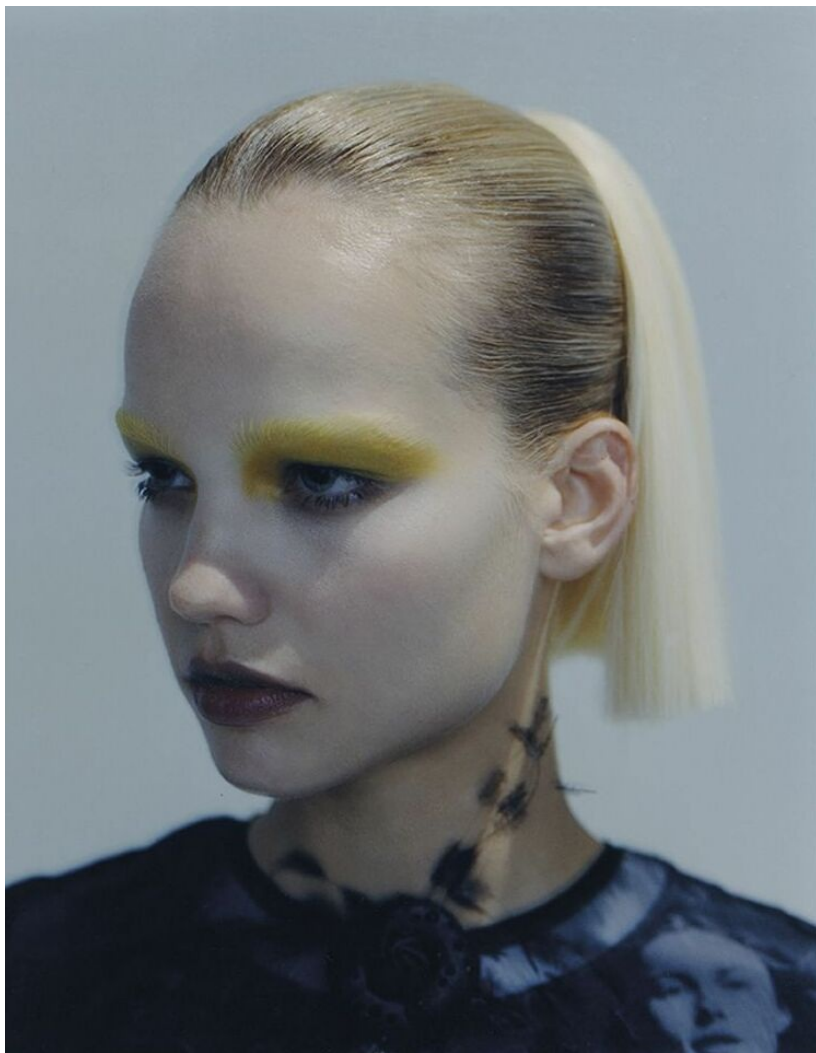

LILLA MOLNAR

M M^O E^D T^R L O^S

LILLA MOLNAR

Height 180 Bust 85 Waist 59 Hips 88 Shoes 39 Hair Blond Eyes Blue