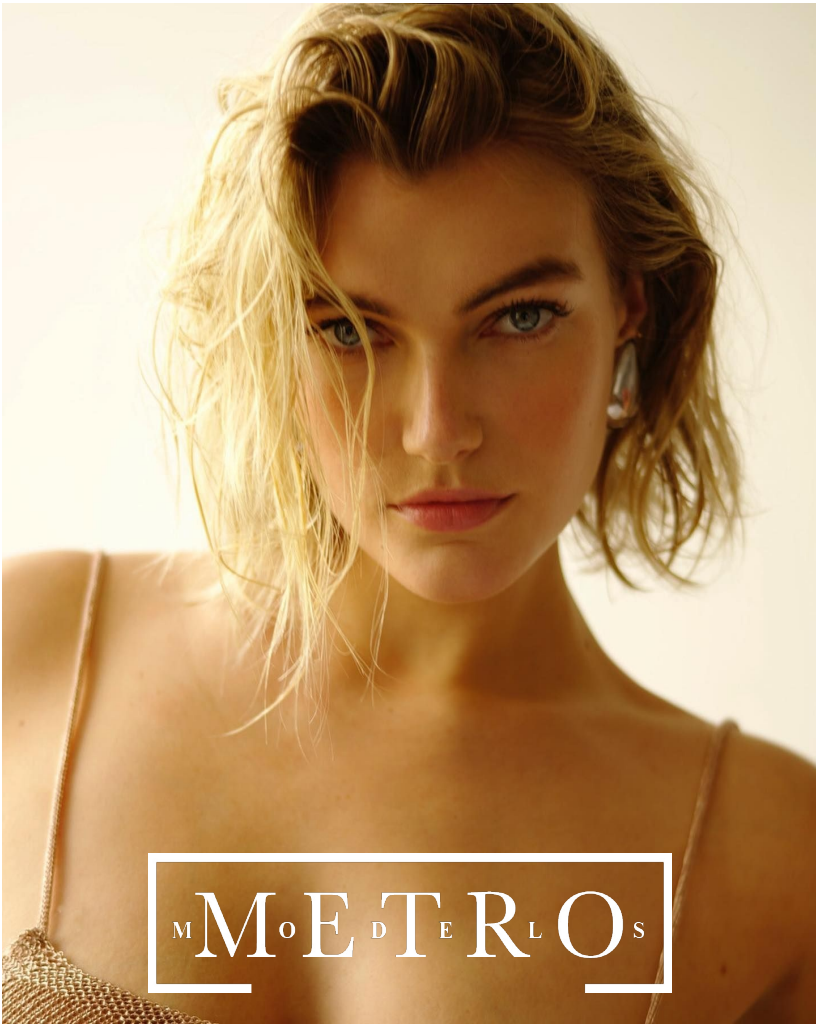

# LOTTIE

M<sup>o</sup>E<sup>d</sup>T<sup>r</sup>L O<sup>s</sup>

# LOTTIE

*Height 180 Bust 102 Waist 81 Hips 109 Shoes 42 Hair Blond Eyes Blue*