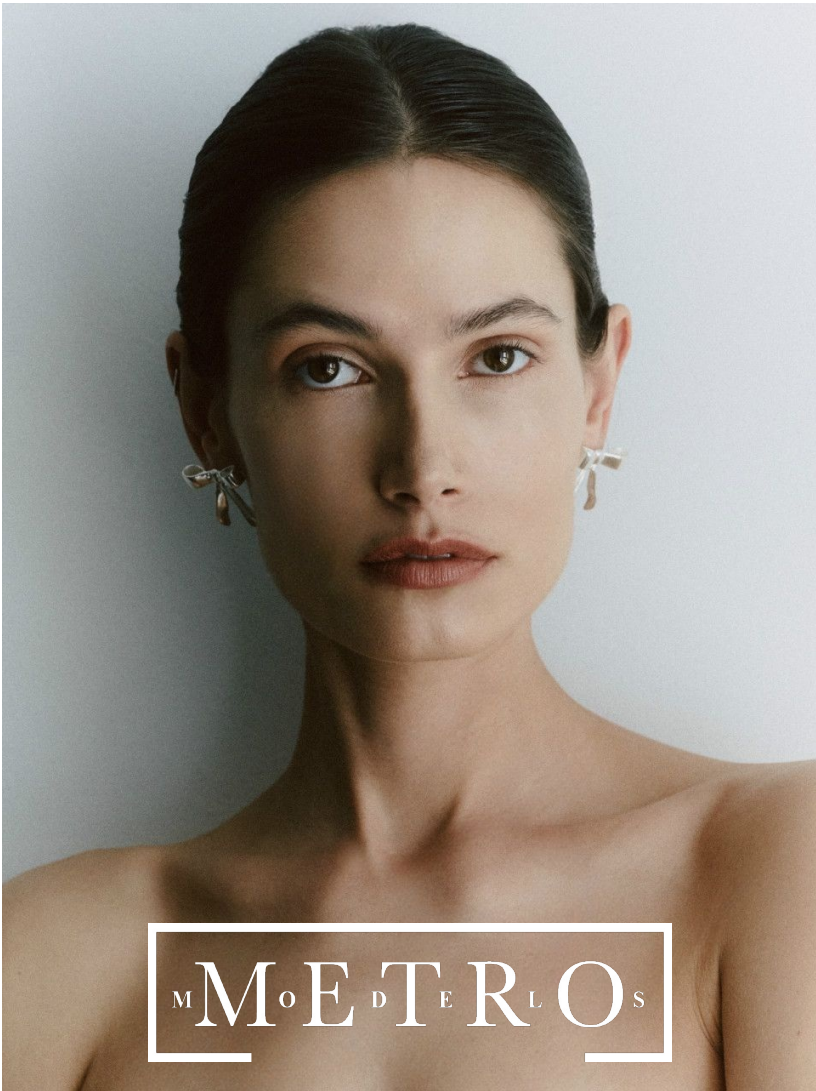

PAULINA KUBE

M^MoE^DT^ER^LO^S

PAULINA KUBE

Height 181 Bust 81 Waist 60 Hips 88 Shoes 41 Hair Brown Eyes Brown