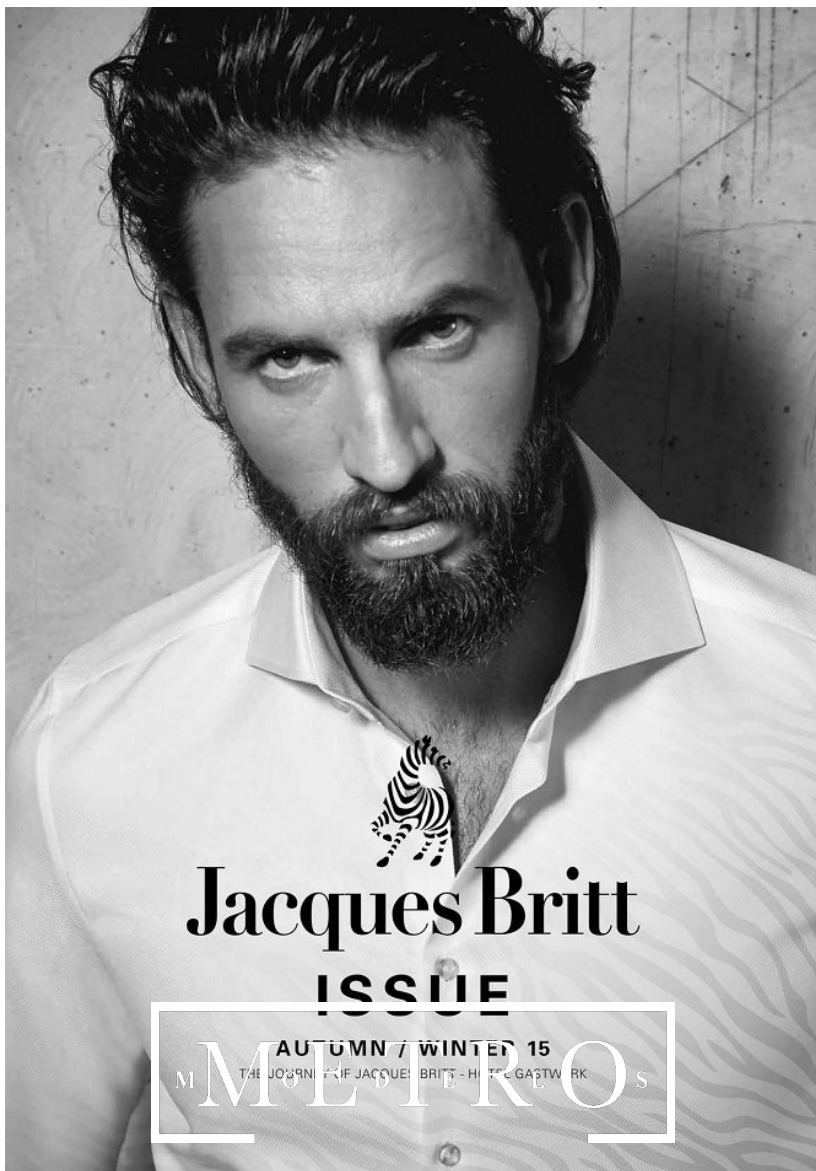

CLAYTON EWAN PYLE

M M O E D T E R L O S

CLAYTON EWAN PYLE

Height 184 Chest 103 Waist 81 Hips 103 Shoes 44 Hair Brown Eyes Green