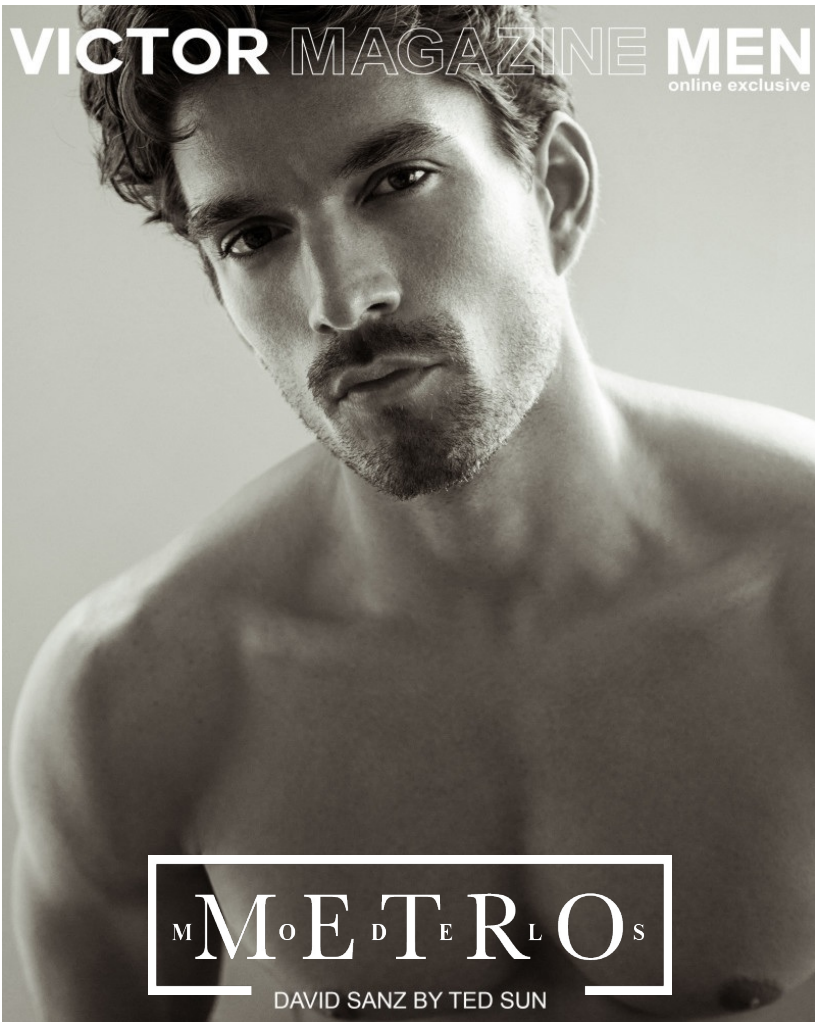

DAVID SANZ

M^MoE^DT^ER^LO^S

DAVID SANZ

Height 180 Chest 104 Waist 81 Hips 98 Shoes 42 Hair Brown Eyes Brown