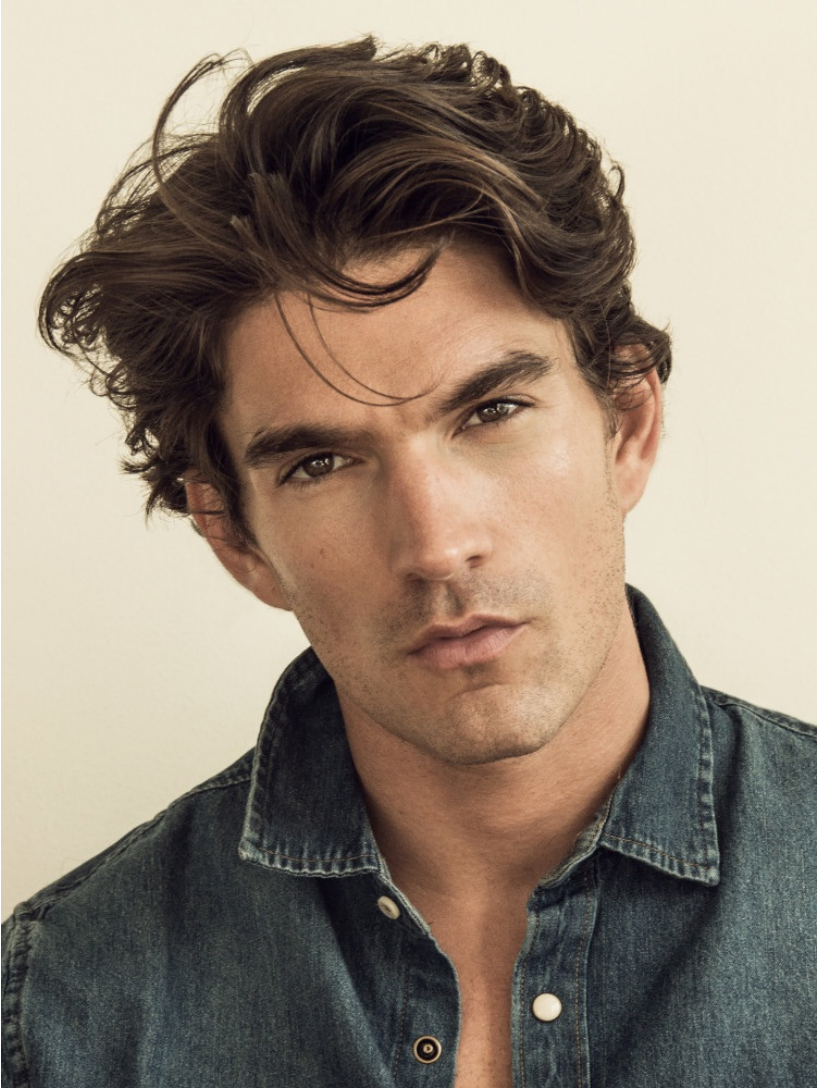

DAVID SANZ

M^MoE^DT^ER^LO^S

DAVID SANZ

Height 180 Chest 104 Waist 81 Hips 98 Shoes 42 Hair Brown Eyes Brown