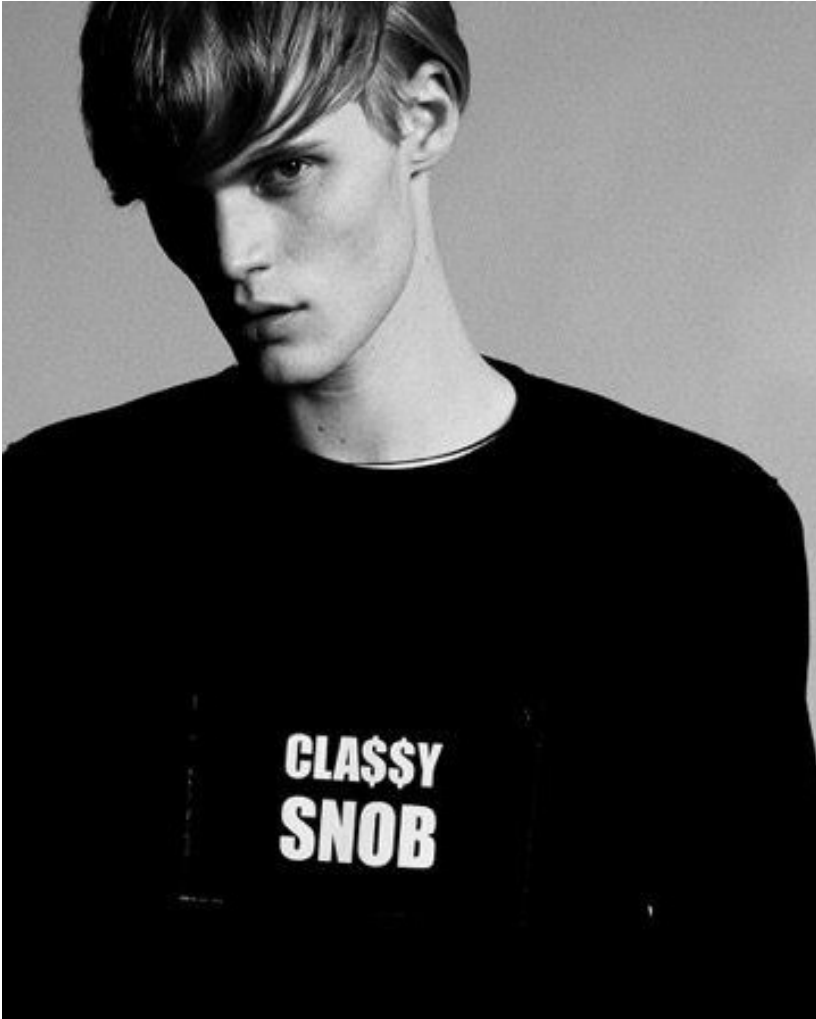

KRISTLANS SILIS

M M O E D E R L O S

M^oE^dT^eR^lO^s

KRISTIAN SILIS

Height 186 Chest 97 Waist 79 Hips 94 Shoes 45 Hair Blond Eyes Blue