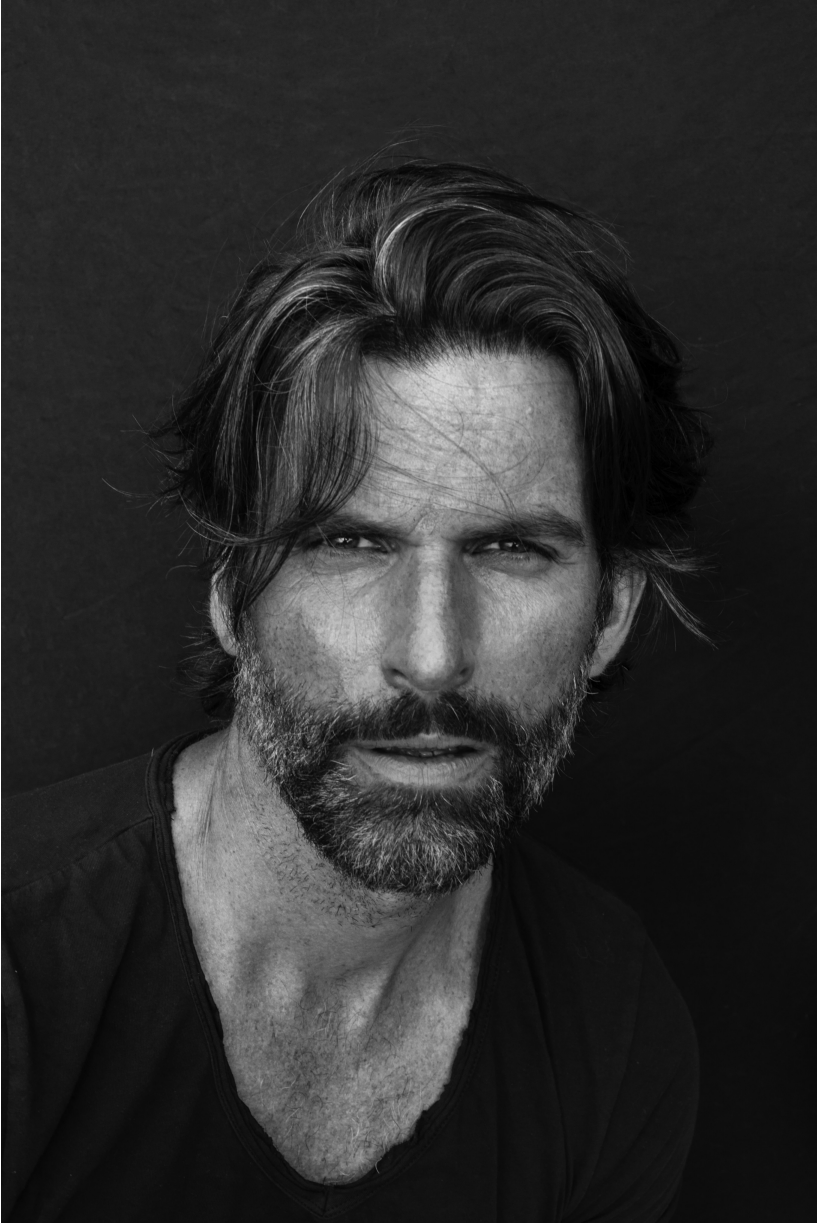

## PETER POTE

*Height 186 Chest 101 Waist 89 Hips 105 Shoes 45 Hair Brown Eyes Green*