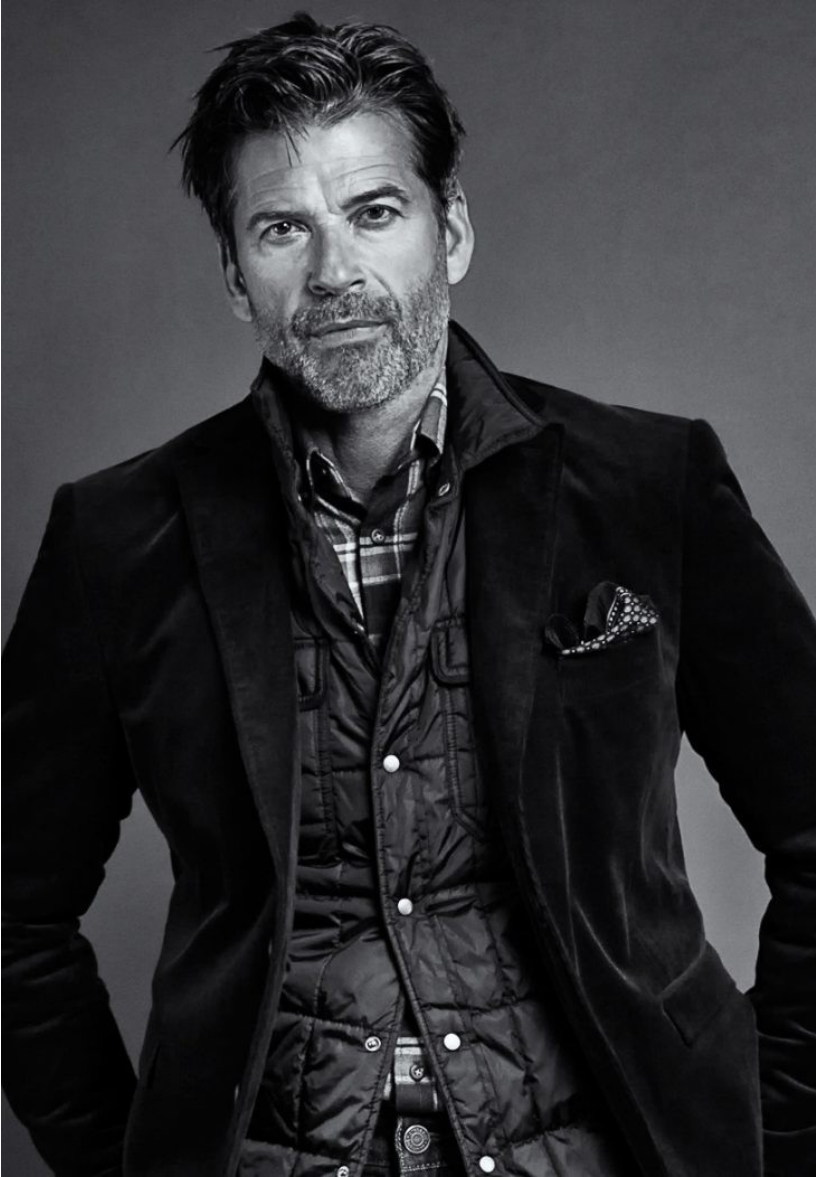

# ROGER HADEN

M M O E T R O S

M M O E D T E R L O S

# ROGER HADEN

*Height 187 Chest 98 Waist 81 Hips 93 Shoes 45 Hair Grey Eyes Blue*