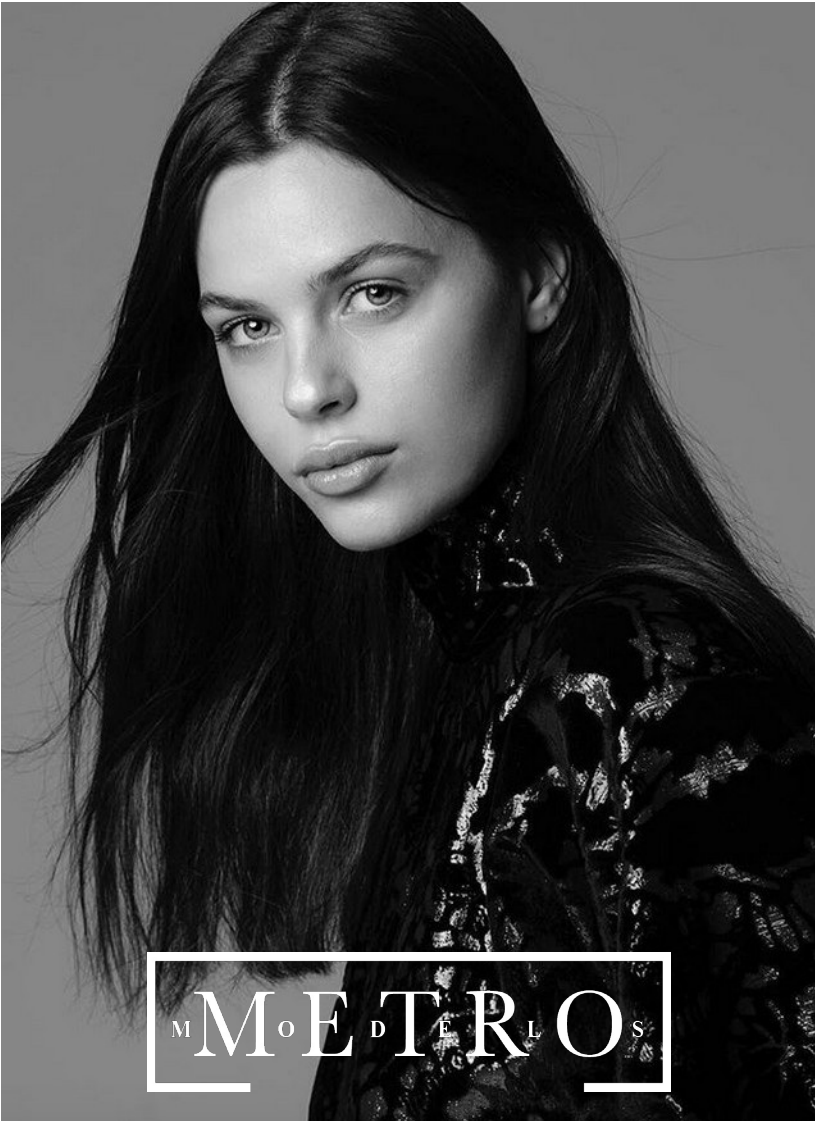

ALMA CANNE

M^MoE^DT^RL O^S

ALMA CANNE

Height 177 Bust 89 Waist 60 Hips 93 Shoes 40 Hair Brown Eyes Blue